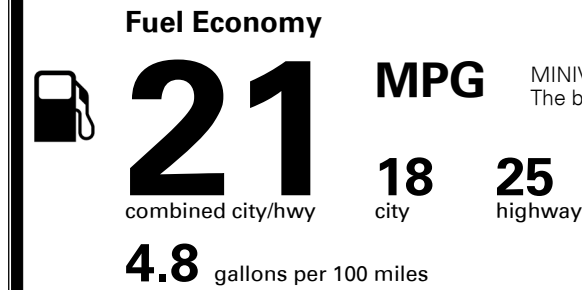

EPA DOT Fuel Economy and Environment