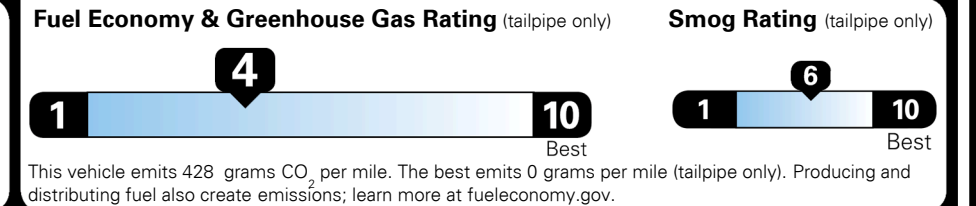

TOTAL ADDITIONAL WEIGHT: 10.1

EPA DOT Fuel Economy and Environment

Gasoline Vehicle

You spend
\$3,250
 more in fuel costs
 over 5 years
 compared to the
 average new vehicle.

Annual fuel cost
\$2,350

Actual results will vary for many reasons, including driving conditions and how you drive and maintain your vehicle. The average new vehicle gets 29 MPG and costs \$8,500 to fuel over 5 years. Cost estimates are based on 15,000 miles per year at \$ 3.30 per gallon. MPGe is miles per gasoline gallon equivalent. Vehicle emissions are a significant cause of climate change and smog.