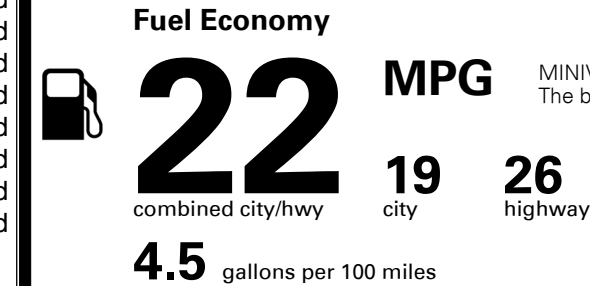

## EPA DOT Fuel Economy and Environment

Gasoline Vehicle

MINIVANS range from 20 to 48 MPG.  
 The best vehicle rates 132 MPGe.

You spend  
**\$2,000**  
 more in fuel costs  
 over 5 years  
 compared to the  
 average new vehicle.