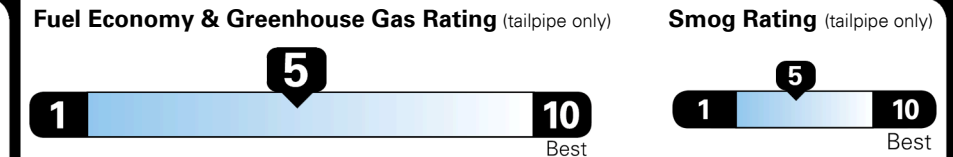

This vehicle emits 408 grams CO₂ per mile. The best emits 0 grams per mile (tailpipe only). Producing and distributing fuel also create emissions; learn more at fueleconomy.gov.

Actual results will vary for many reasons, including driving conditions and how you drive and maintain your vehicle. The average new vehicle gets 28 MPG and costs $8,000 to fuel over 5 years. Cost estimates are based on 15,000 miles per year at $ 2.95 per gallon. MPGe is miles per gasoline gallon equivalent. Vehicle emissions are a significant cause of climate change and smog.

fueleconomy.gov

Calculate personalized estimates and compare vehicles

GOVERNMENT 5-STAR SAFETY RATINGS

Overall Vehicle Score   **Not Rated**

Based on the combined rating of frontal, side and rollover.
Should ONLY be compared to other vehicles of similar size and weight.

Frontal	Driver	Not Rated
Crash	Passenger	Not Rated

Based on the risk of injury in a frontal impact.
Should ONLY be compared to other vehicles of similar size and weight.

Side	Front seat	Not Rated
Crash	Rear seat	Not Rated

Star ratings based on the risk of injury in a side impact.

Rollover   **Not Rated**

Star ratings based on the risk of rollover in a single-vehicle crash.

Star ratings range from 1 to 5 stars (★★★★★) with 5 being the highest.

Source: National Highway Traffic Safety Administration (NHTSA).

www.safercar.gov or 1-888-327-4236

Manufacturer's suggested retail price includes Manufacturer's recommended pre-delivery service. License and title fees, state and local taxes and other dealer installed options and accessories are not included in the manufacturer's suggested retail price.

PARTS CONTENT INFORMATION

FOR VEHICLES IN THIS CAR LINE U.S./CANADIAN
PARTS CONTENT: 1 %

MAJOR SOURCES OF FOREIGN PARTS:
KOREA: 95%

NOTE: PARTS CONTENT DOES NOT INCLUDE FINAL ASSEMBLY, DISTRIBUTION, OR OTHER NON-PARTS COSTS.

FOR THIS VEHICLE
**FINAL ASSEMBLY POINT:
GWANGMYEONG, KOREA**

COUNTRY OF ORIGIN

ENGINE (MOTOR): **KOREA**

TRANSMISSION: **KOREA**