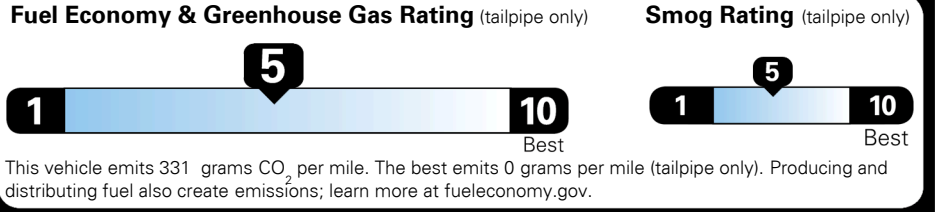

## EPA DOT Fuel Economy and Environment

Gasoline Vehicle

**You spend \$250 more in fuel costs over 5 years** compared to the average new vehicle.

**Annual fuel cost \$1,650**

Actual results will vary for many reasons, including driving conditions and how you drive and maintain your vehicle. The average new vehicle gets 28 MPG and costs \$8,000 to fuel over 5 years. Cost estimates are based on 15,000 miles per year at \$ 2.95 per gallon. MPGe is miles per gasoline gallon equivalent. Vehicle emissions are a significant cause of climate change and smog.