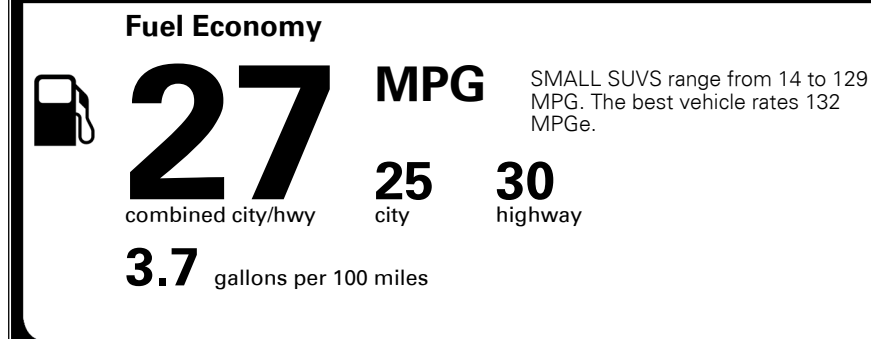

## EPA DOT Fuel Economy and Environment

Gasoline Vehicle

**You spend \$250 more in fuel costs over 5 years** compared to the average new vehicle.

**Annual fuel cost \$1,650**

Actual results will vary for many reasons, including driving conditions and how you drive and maintain your vehicle. The average new vehicle gets 28 MPG and costs \$8,000 to fuel over 5 years. Cost estimates are based on 15,000 miles per year at \$ 2.95 per gallon. MPGe is miles per gasoline gallon equivalent. Vehicle emissions are a significant cause of climate change and smog.