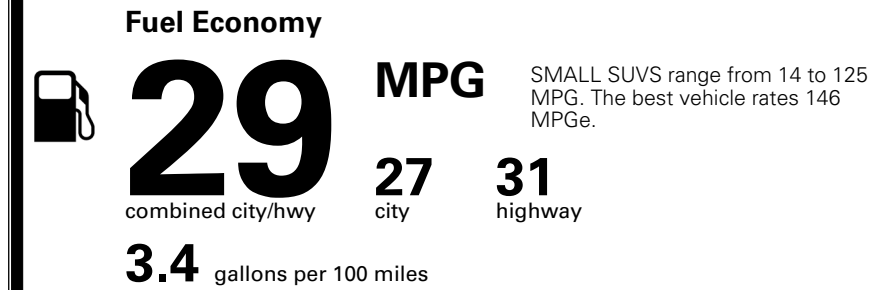

EPA DOT Fuel Economy and Environment

Gasoline Vehicle

You save \$0
 in fuel costs over 5 years compared to the average new vehicle.

Annual fuel cost
\$1,700

Fuel Economy & Greenhouse Gas Rating (tailpipe only) Smog Rating (tailpipe only)