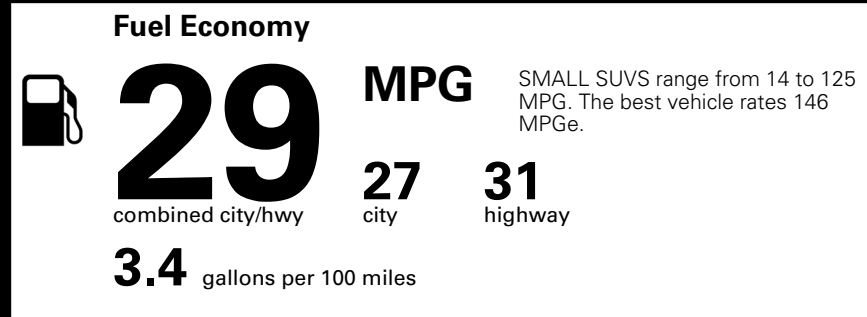

MANUFACTURER'S SUGGESTED RETAIL PRICE ▶

COMPARE EX AWD FEATURES

Added to/in place of standard S AWD features

- Smart Power Liftgate
- 10.25" Instrument Display
- SynTex Seating Material
- Heated Front Seats
- Power Driver's Seat w/ Power Lumbar
- Dual Illuminated Vanity Mirrors
- Wireless Phone Charger
- Cargo Cover
- Parking Distance Warning - Reverse

ADDITIONAL INSTALLED EQUIPMENT:
(In addition to or in place of standard features)
Carpeted Floor Mats

$ 28,690.00

Included
Included
Included
Included
Included
Included
Included
Included
Included
Included

$200.00

MSRP INCLUDING OPTIONS

$ 28,890.00

INLAND FREIGHT AND HANDLING

$ 1,495.00

TOTAL MANUFACTURER'S SUGGESTED RETAIL PRICE ▶

$ 30,385.00

TOTAL ADDITIONAL WEIGHT: 5.8

*Additional terms and conditions apply.
**Kia Connect may be currently unavailable for some Model Year 2022 and newer vehicles sold or purchased in Massachusetts; please see owners.kia.com for more information.
NOTE: When you purchase this vehicle, Kia America, Inc. collects personal information you provide to the dealership. For information on our collection and use of personal information and your rights, please see our Privacy Policy on www.kia.com.

EPA DOT Fuel Economy and Environment

Gasoline Vehicle

You save $0
in fuel costs over 5 years compared to the average new vehicle.

Annual fuel cost $1,700