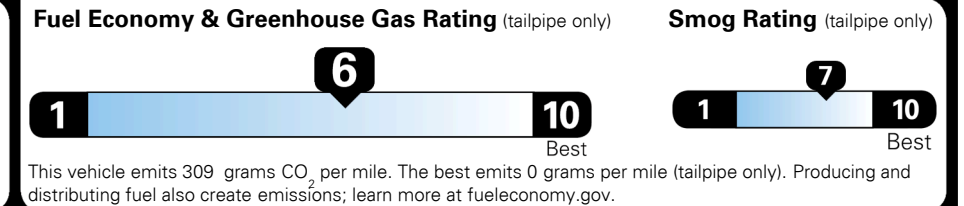

Actual results will vary for many reasons, including driving conditions and how you drive and maintain your vehicle. The average new vehicle gets 28 MPG and costs $9,750 to fuel over 5 years. Cost estimates are based on 15,000 miles per year at $ 3.60 per gallon. MPGe is miles per gasoline gallon equivalent. Vehicle emissions are a significant cause of climate change and smog.

fueleconomy.gov

Calculate personalized estimates and compare vehicles

GOVERNMENT 5-STAR SAFETY RATINGS

Overall Vehicle Score		Not Rated
Based on the combined rating of frontal, side and rollover. Should ONLY be compared to other vehicles of similar size and weight.		
Frontal	Driver	Not Rated
Crash	Passenger	Not Rated
Based on the risk of injury in a frontal impact. Should ONLY be compared to other vehicles of similar size and weight.		
Side	Front seat	Not Rated
Crash	Rear seat	Not Rated
Star ratings based on the risk of injury in a side impact.		
Rollover	★★★★	
Star ratings based on the risk of rollover in a single-vehicle crash.		

Star ratings range from 1 to 5 stars (★★★★★) with 5 being the highest.
Source: National Highway Traffic Safety Administration (NHTSA).
www.safercar.gov or 1-888-327-4236

Manufacturer's suggested retail price includes Manufacturer's recommended pre-delivery service. License and title fees, state and local taxes and other dealer installed options and accessories are not included in the manufacturer's suggested retail price.

PARTS CONTENT INFORMATION

FOR VEHICLES IN THIS CAR LINE U.S./CANADIAN PARTS CONTENT: 4 %

MAJOR SOURCES OF FOREIGN PARTS:
KOREA: 85%

NOTE: PARTS CONTENT DOES NOT INCLUDE FINAL ASSEMBLY, DISTRIBUTION, OR OTHER NON-PARTS COSTS.

FOR THIS VEHICLE
FINAL ASSEMBLY POINT:
GWANGJU, KOREA

COUNTRY OF ORIGIN
ENGINE: KOREA
TRANSMISSION: KOREA