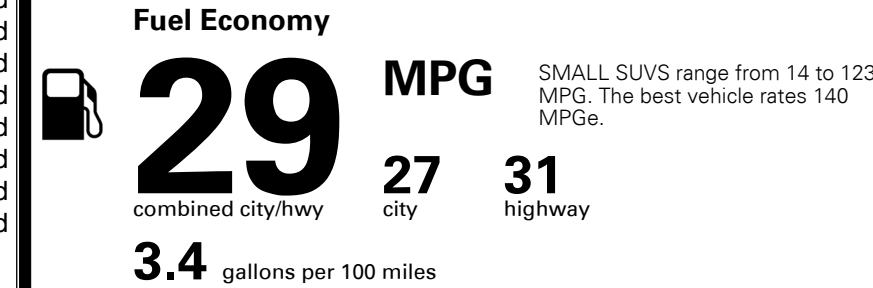

MANUFACTURER'S SUGGESTED RETAIL PRICE ▶

COMPARE EX AWD FEATURES
Added to/in place of standard S AWD features

- Machine Finished Alloy Wheels
- Power Sunroof with Sunshade
- SynTex Seating Material
- Power Driver's Seat w/ Power Lumbar
- Driver's Auto Up/Down Window
- Illuminated Sunvisor Mirrors
- Wireless Phone Charger

ADDITIONAL INSTALLED EQUIPMENT:
(In addition to or in place of standard features)
Carpeted Floor Mats

$ 28,090.00

Included
Included
Included
Included
Included
Included
Included

$175.00

MSRP INCLUDING OPTIONS

$ 28,265.00

INLAND FREIGHT AND HANDLING

$ 1,375.00

TOTAL MANUFACTURER'S SUGGESTED RETAIL PRICE ▶

$ 29,640.00

TOTAL ADDITIONAL WEIGHT: 5.8

*Additional terms and conditions apply.
**Kia Connect may be currently unavailable for Model Year 2022 and newer vehicles sold or purchased in Massachusetts; please see [owners.kia.com](https://www.kia.com) for updates on availability.
NOTE: When you purchase this vehicle, Kia America, Inc. collects personal information you provide to the dealership. For information on our collection and use of personal information and your rights, please see our Privacy Policy on www.kia.com.

EPA DOT Fuel Economy and Environment

Gasoline Vehicle

You save
$500
in fuel costs
over 5 years
compared to the
average new vehicle.

Annual fuel cost
$1,850