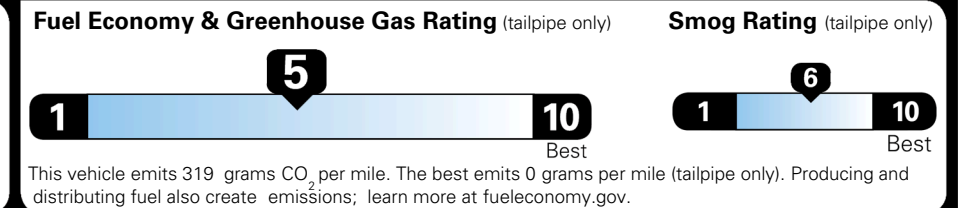

EPA DOT Fuel Economy and Environment

Gasoline Vehicle

Fuel Economy
28 MPG
combined city/hwy
3.6 gallons per 100 miles

26 MPG city
30 MPG highway

SMALL SUVs range from 14 to 138 MPG. The best vehicle rates 146 MPGe.

You spend $250 more in fuel costs over 5 years compared to the average new vehicle.

Annual fuel cost $1,650