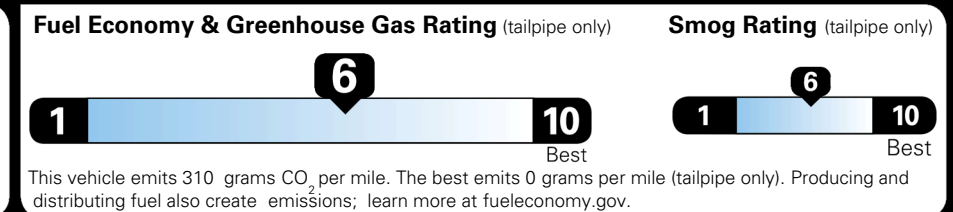

Actual results will vary for many reasons, including driving conditions and how you drive and maintain your vehicle. The average new vehicle gets 29 MPG and costs $8,500 to fuel over 5 years. Cost estimates are based on 15,000 miles per year at $ 3.30 per gallon. MPGe is miles per gasoline gallon equivalent. Vehicle emissions are a significant cause of climate change and smog.

fueleconomy.gov Calculate personalized estimates and compare vehicles