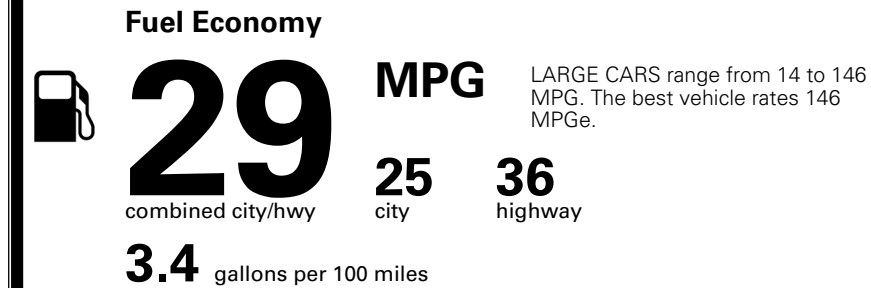

\$495.00
 \$295.00
 \$2,200.00

\$200.00

\$ 31,680.00

\$ 1,245.00

\$ 32,925.00

EPA DOT Fuel Economy and Environment

Gasoline Vehicle

You save \$0
 in fuel costs over 5 years compared to the average new vehicle.