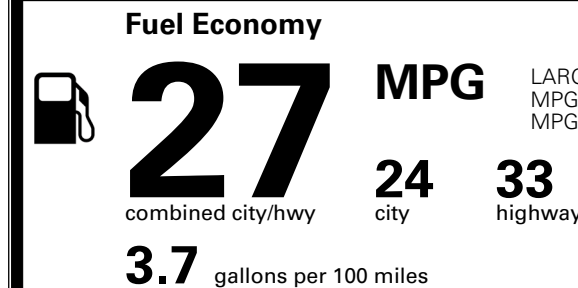

EPA DOT Fuel Economy and Environment

Gasoline Vehicle