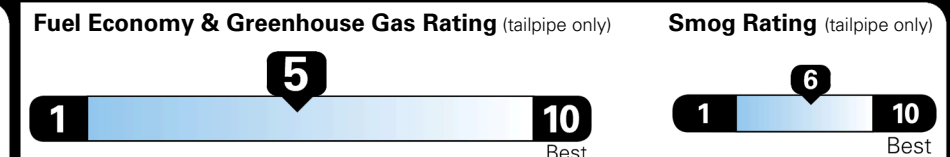

EPA DOT Fuel Economy and Environment

Gasoline Vehicle

You spend \$750 more in fuel costs over 5 years compared to the average new vehicle.

Annual fuel cost \$1,850

This vehicle emits 329 grams CO₂ per mile. The best emits 0 grams per mile (tailpipe only). Producing and distributing fuel also create emissions; learn more at fueleconomy.gov.