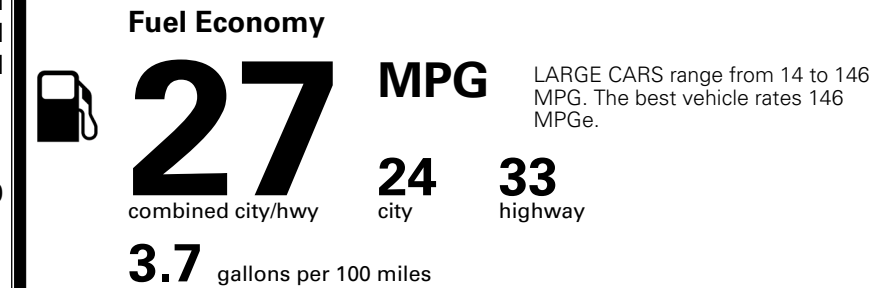

TOTAL MANUFACTURER'S SUGGESTED RETAIL PRICE ▶

\$ 33,735.00

TOTAL ADDITIONAL WEIGHT: 7.3

*Additional terms and conditions apply.

**Kia Connect may be currently unavailable for some Model Year 2022 and newer vehicles sold or purchased in Massachusetts; please see owners.kia.com for more information.

EPA DOT Fuel Economy and Environment

Gasoline Vehicle

You spend \$750 more in fuel costs over 5 years compared to the average new vehicle.

Annual fuel cost \$1,850

Fuel Economy & Greenhouse Gas Rating (tailpipe only) Smog Rating (tailpipe only)