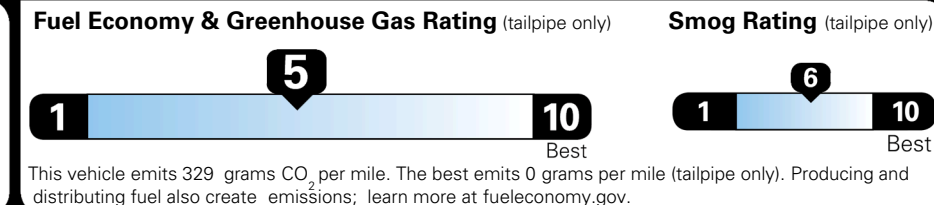

EPA DOT Fuel Economy and Environment

Gasoline Vehicle

You spend
\$750
 more in fuel costs
 over 5 years
 compared to the
 average new vehicle.

Annual fuel cost
\$1,850

Actual results will vary for many reasons, including driving conditions and how you drive and maintain your vehicle. The average new vehicle gets 29 MPG and costs \$8,500 to fuel over 5 years. Cost estimates are based on 15,000 miles per year at \$ 3.30 per gallon. MPGe is miles per gasoline gallon equivalent. Vehicle emissions are a significant cause of climate change and smog.