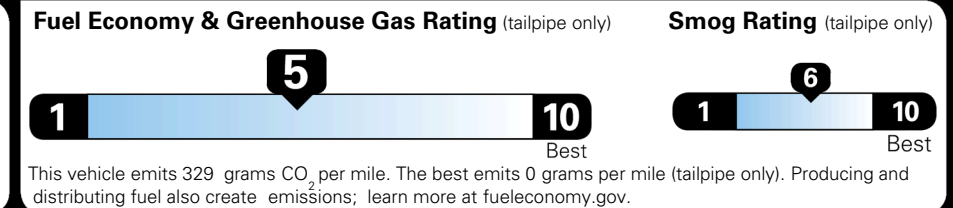

Actual results will vary for many reasons, including driving conditions and how you drive and maintain your vehicle. The average new vehicle gets 29 MPG and costs $8,500 to fuel over 5 years. Cost estimates are based on 15,000 miles per year at $ 3.30 per gallon. MPGe is miles per gasoline gallon equivalent. Vehicle emissions are a significant cause of climate change and smog.

fueleconomy.gov

Calculate personalized estimates and compare vehicles

GOVERNMENT 5-STAR SAFETY RATINGS

Overall Vehicle Score ★ ★ ★ ★ ★

Based on the combined rating of frontal, side and rollover.
Should ONLY be compared to other vehicles of similar size and weight.

Frontal Driver ★ ★ ★ ★ ★

Crash Passenger ★ ★ ★ ★ ★

Based on the risk of injury in a frontal impact.
Should ONLY be compared to other vehicles of similar size and weight.

Side Front seat ★ ★ ★ ★ ★

Crash Rear seat ★ ★ ★ ★ ★

Star ratings based on the risk of injury in a side impact.

Rollover ★ ★ ★ ★ ★

Star ratings based on the risk of rollover in a single-vehicle crash.

Star ratings range from 1 to 5 stars (★★★★★) with 5 being the highest.

Source: National Highway Traffic Safety Administration (NHTSA).

www.safercar.gov or 1-888-327-4236

Manufacturer's suggested retail price includes Manufacturer's recommended pre-delivery service. License and title fees, state and local taxes and other dealer installed options and accessories are not included in the manufacturer's suggested retail price.

PARTS CONTENT INFORMATION

FOR VEHICLES IN THIS CAR LINE U.S./CANADIAN
PARTS CONTENT: 0 %

MAJOR SOURCES OF FOREIGN PARTS:
KOREA: 90%

NOTE: PARTS CONTENT DOES NOT INCLUDE FINAL ASSEMBLY, DISTRIBUTION, OR OTHER NON-PARTS COSTS.

FOR THIS VEHICLE
FINAL ASSEMBLY POINT:
HWASUNG, KOREA

COUNTRY OF ORIGIN

ENGINE (MOTOR): KOREA

TRANSMISSION: KOREA