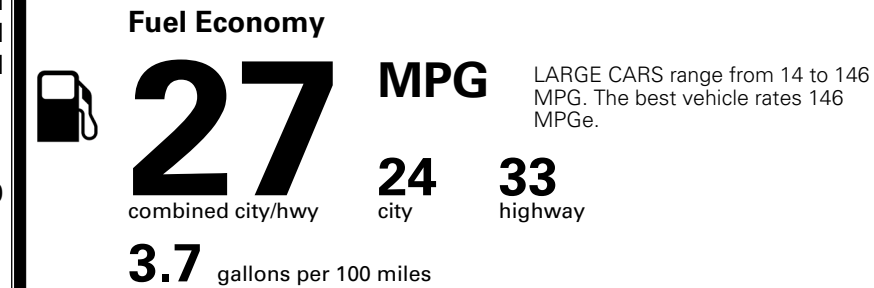

TOTAL MANUFACTURER'S SUGGESTED RETAIL PRICE ▶

\$ 33,585.00

TOTAL ADDITIONAL WEIGHT: 7.3

EPA DOT Fuel Economy and Environment

Gasoline Vehicle

You spend
\$750
 more in fuel costs
 over 5 years
 compared to the
 average new vehicle.