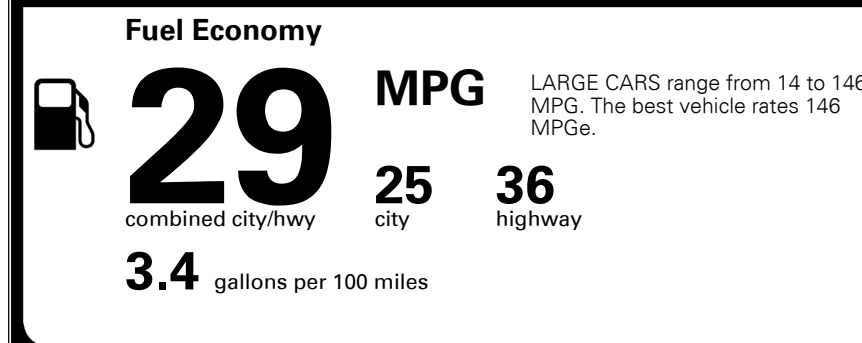

\$ 1,175.00

TOTAL MANUFACTURER'S SUGGESTED RETAIL PRICE ▶

\$ 32,585.00

TOTAL ADDITIONAL WEIGHT: 0.6

EPA DOT Fuel Economy and Environment

Gasoline Vehicle

You save \$0
 in fuel costs over 5 years compared to the average new vehicle.