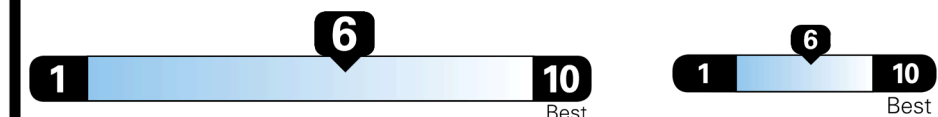

Fuel Economy & Greenhouse Gas Rating (tailpipe only) Smog Rating (tailpipe only)

This vehicle emits 310 grams CO₂ per mile. The best emits 0 grams per mile (tailpipe only). Producing and distributing fuel also create emissions; learn more at fueleconomy.gov.

Actual results will vary for many reasons, including driving conditions and how you drive and maintain your vehicle. The average new vehicle gets 29 MPG and costs $8,500 to fuel over 5 years. Cost estimates are based on 15,000 miles per year at $ 3.30 per gallon. MPGe is miles per gasoline gallon equivalent. Vehicle emissions are a significant cause of climate change and smog.

fueleconomy.gov

Calculate personalized estimates and compare vehicles

GOVERNMENT 5-STAR SAFETY RATINGS

Overall Vehicle Score ★★★★★

Based on the combined rating of frontal, side and rollover. Should ONLY be compared to other vehicles of similar size and weight.

Frontal Crash ★★★★★

Driver Passenger

Based on the risk of injury in a frontal impact. Should ONLY be compared to other vehicles of similar size and weight.

Side Crash ★★★★★

Front seat Rear seat

Star ratings based on the risk of injury in a side impact.

Rollover ★★★★★

Star ratings based on the risk of rollover in a single-vehicle crash.

Star ratings range from 1 to 5 stars (★★★★★) with 5 being the highest.

Source: National Highway Traffic Safety Administration (NHTSA).

www.safercar.gov or 1-888-327-4236

Manufacturer's suggested retail price includes Manufacturer's recommended pre-delivery service. License and title fees, state and local taxes and other dealer installed options and accessories are not included in the manufacturer's suggested retail price.

PARTS CONTENT INFORMATION

FOR VEHICLES IN THIS CAR LINE U.S./CANADIAN PARTS CONTENT: 0 %

MAJOR SOURCES OF FOREIGN PARTS: KOREA: 90%

NOTE: PARTS CONTENT DOES NOT INCLUDE FINAL ASSEMBLY, DISTRIBUTION, OR OTHER NON-PARTS COSTS.

FOR THIS VEHICLE FINAL ASSEMBLY POINT: HWASUNG, KOREA

COUNTRY OF ORIGIN

ENGINE (MOTOR): KOREA

TRANSMISSION: KOREA