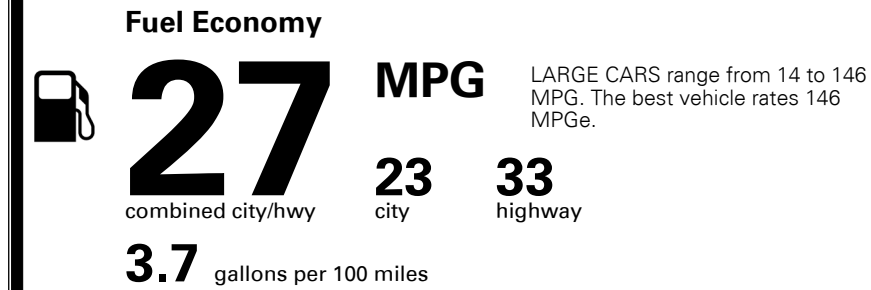

MANUFACTURER'S SUGGESTED RETAIL PRICE ▶

$ 33,490.00

COMPARE GT FWD FEATURES

Added to/in place of standard GT-Line FWD features
- 2.5L Turbo 4-cyl Engine, 290HP, 311 lb-ft torque
- 8-Speed Dual Clutch Transmission
- 19" Gloss Black Finished Alloy Wheels
- Panoramic Sunroof w/ Power Sunshade
- LED Interior Lighting
- GT Sport Design Steering Wheel w/Paddle Shifters
- Rear Air Vents
- Sport-Tuned Suspension & Quad-Tip Exhaust
- GT Brake System w/Neon Calipers

Included
Included
Included
Included
Included
Included
Included
Included
Included
Included

ADDITIONAL INSTALLED EQUIPMENT:
(In addition to or in place of standard features)
Runway Red Paint $495.00
Carpeted Floor Mats $200.00

MSRP INCLUDING OPTIONS

$ 34,185.00

INLAND FREIGHT AND HANDLING

$ 1,195.00

TOTAL MANUFACTURER'S SUGGESTED RETAIL PRICE ▶

$ 35,380.00

TOTAL ADDITIONAL WEIGHT: 7.3

*Additional terms and conditions apply.

**Kia Connect may be currently unavailable for some Model Year 2022 and newer vehicles sold or purchased in Massachusetts; please see owners.kia.com for more information.

NOTE: When you purchase this vehicle, Kia America, Inc. collects personal information you provide to the dealership. For information on our collection and use of personal information and your rights, please see our Privacy Policy on www.kia.com.

EPA DOT Fuel Economy and Environment

Gasoline Vehicle

You spend $750 more in fuel costs over 5 years compared to the average new vehicle.

Annual fuel cost $1,850