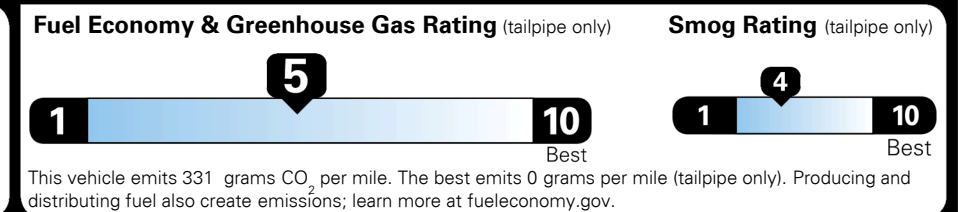

EPA DOT Fuel Economy and Environment

Gasoline Vehicle

You spend \$750 more in fuel costs over 5 years
 compared to the average new vehicle.

Annual fuel cost \$1,850

Actual results will vary for many reasons, including driving conditions and how you drive and maintain your vehicle. The average new vehicle gets 29 MPG and costs \$8,500 to fuel over 5 years. Cost estimates are based on 15,000 miles per year at \$ 3.30 per gallon. MPGe is miles per gasoline gallon equivalent. Vehicle emissions are a significant cause of climate change and smog.