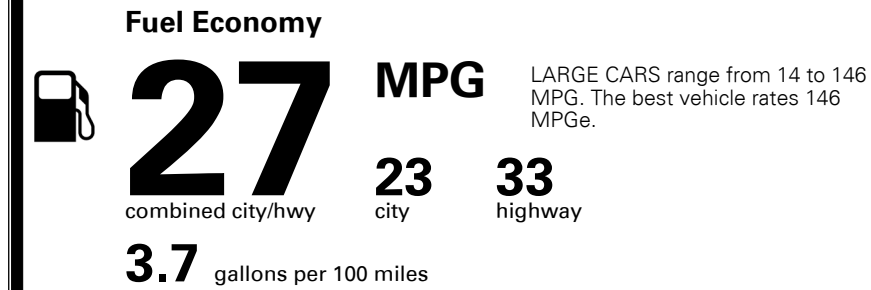

MANUFACTURER'S SUGGESTED RETAIL PRICE ▶

$ 33,490.00

COMPARE GT FWD FEATURES

Added to/in place of standard GT-Line FWD features
- 2.5L Turbo 4-cyl Engine, 290HP, 311 lb-ft torque
- 8-Speed Dual Clutch Transmission
- 19" Gloss Black Finished Alloy Wheels
- Panoramic Sunroof w/ Power Sunshade
- LED Interior Lighting
- GT Sport Design Steering Wheel w/Paddle Shifters
- Rear Air Vents
- Sport-Tuned Suspension & Quad-Tip Exhaust
- GT Brake System w/Neon Calipers

Included
Included
Included
Included
Included
Included
Included
Included
Included
Included

ADDITIONAL INSTALLED EQUIPMENT:
(In addition to or in place of standard features)
Steel Matte Gray Paint $695.00
Carpeted Floor Mats $200.00

MSRP INCLUDING OPTIONS

$ 34,385.00

INLAND FREIGHT AND HANDLING

$ 1,195.00

TOTAL MANUFACTURER'S SUGGESTED RETAIL PRICE ▶

$ 35,580.00

TOTAL ADDITIONAL WEIGHT: 7.3

*Additional terms and conditions apply.

**Kia Connect may be currently unavailable for some Model Year 2022 and newer vehicles sold or purchased in Massachusetts; please see owners.kia.com for more information.

NOTE: When you purchase this vehicle, Kia America, Inc. collects personal information you provide to the dealership. For information on our collection and use of personal information and your rights, please see our Privacy Policy on www.kia.com.

EPA DOT Fuel Economy and Environment

Gasoline Vehicle

You spend $750 more in fuel costs over 5 years
compared to the average new vehicle.

Annual fuel cost $1,850