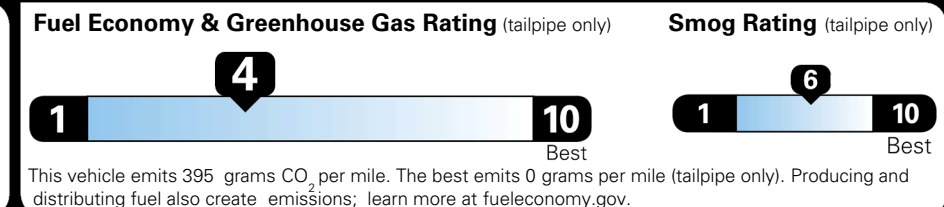

EPA DOT Fuel Economy and Environment

Gasoline Vehicle

You spend **\$2,500** more in fuel costs over 5 years compared to the average new vehicle.

Annual fuel cost **\$2,100**

Actual results will vary for many reasons, including driving conditions and how you drive and maintain your vehicle. The average new vehicle gets 29 MPG and costs \$8,000 to fuel over 5 years. Cost estimates are based on 15,000 miles per year at \$ 3.10 per gallon. MPGe is miles per gasoline gallon equivalent. Vehicle emissions are a significant cause of climate change and smog.