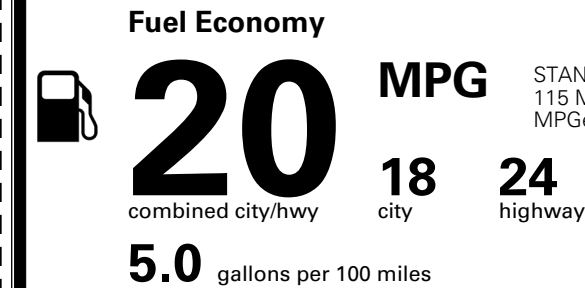

EPA DOT Fuel Economy and Environment

Gasoline Vehicle

You spend
\$3,500
 more in fuel costs
 over 5 years
 compared to the
 average new vehicle.

Annual fuel cost
\$2,300

Actual results will vary for many reasons, including driving conditions and how you drive and maintain your vehicle. The average new vehicle gets 29 MPG and costs \$8,000 to fuel over 5 years. Cost estimates are based on 15,000 miles per year at \$ 3.10 per gallon. MPGe is miles per gasoline gallon equivalent. Vehicle emissions are a significant cause of climate change and smog.