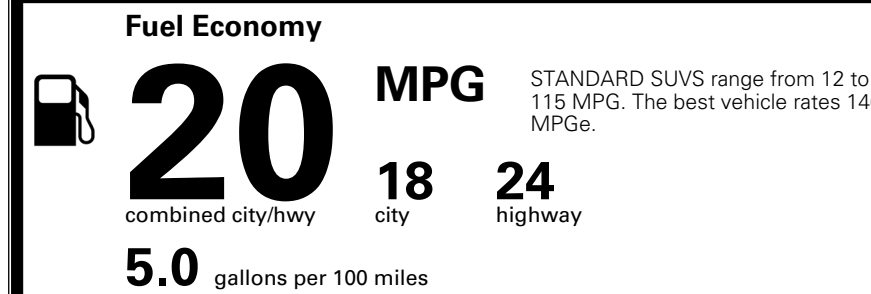

WARRANTY
10 Year/100,000 Mile Limited Powertrain Warranty
5 Year/60,000 Mile Limited Basic Warranty
5 Year/60,000 Mile Roadside Assistance

*Additional terms and conditions apply.
**Kia Connect may be currently unavailable for some Model Year 2022 and newer vehicles sold or purchased in Massachusetts; please see owners.kia.com for more information.
NOTE: When you purchase this vehicle, Kia America, Inc. collects personal information you provide to the dealership. For information on our collection and use of personal information and your rights, please see our Privacy Policy on www.kia.com.

MANUFACTURER'S SUGGESTED RETAIL PRICE ▶

COMPARE X-LINE EX AWD FEATURES

Added to/in place of standard EX AWD features

- 21" Gloss Black Alloy Wheels
- LED Projector Fog Lights
- X-Line Exterior and Interior Styling
- Liftgate Lamp
- Black Exterior Emblems
- 2nd Row Captain's Chairs (2 Seats)
- Self-Leveling Rear Suspension

ADDITIONAL INSTALLED EQUIPMENT:
(In addition to or in place of standard features)
Terrain Brown Paint
Carpeted Floor Mats

MSRP INCLUDING OPTIONS

INLAND FREIGHT AND HANDLING

TOTAL MANUFACTURER'S SUGGESTED RETAIL PRICE ▶

TOTAL ADDITIONAL WEIGHT: 7.2

$ 47,290.00

Included
Included
Included
Included
Included
Included
Included

$495.00
$250.00

$ 48,035.00

$ 1,545.00

$ 49,580.00

EPA DOT Fuel Economy and Environment

Gasoline Vehicle

You spend $4,000 more in fuel costs over 5 years compared to the average new vehicle.

Annual fuel cost $2,500