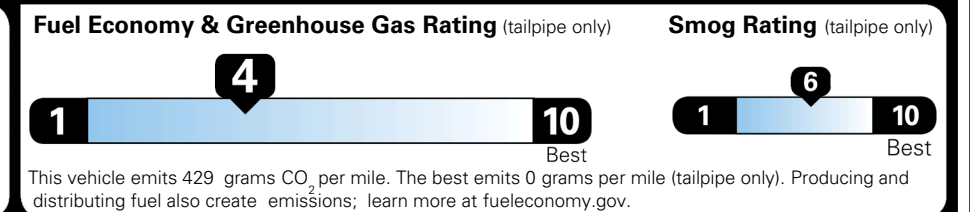

Actual results will vary for many reasons, including driving conditions and how you drive and maintain your vehicle. The average new vehicle gets 29 MPG and costs $8,500 to fuel over 5 years. Cost estimates are based on 15,000 miles per year at $ 3.30 per gallon. MPGe is miles per gasoline gallon equivalent. Vehicle emissions are a significant cause of climate change and smog.

fueleconomy.gov

Calculate personalized estimates and compare vehicles

GOVERNMENT 5-STAR SAFETY RATINGS

Overall Vehicle Score	Not Rated	
Based on the combined rating of frontal, side and rollover. Should ONLY be compared to other vehicles of similar size and weight.		
Frontal Crash	Driver	Not Rated
	Passenger	Not Rated
Based on the risk of injury in a frontal impact. Should ONLY be compared to other vehicles of similar size and weight.		
Side Crash	Front seat	Not Rated
	Rear seat	Not Rated
Star ratings based on the risk of injury in a side impact.		
Rollover	Not Rated	
Star ratings based on the risk of rollover in a single-vehicle crash.		

Star ratings range from 1 to 5 stars (★★★★★) with 5 being the highest.
Source: National Highway Traffic Safety Administration (NHTSA).
www.safercar.gov or 1-888-327-4236

Manufacturer's suggested retail price includes Manufacturer's recommended pre-delivery service. License and title fees, state and local taxes and other dealer installed options and accessories are not included in the manufacturer's suggested retail price.

PARTS CONTENT INFORMATION

FOR VEHICLES IN THIS CAR LINE U.S./CANADIAN PARTS CONTENT: 50 %

MAJOR SOURCES OF FOREIGN PARTS: KOREA: 35%

NOTE: PARTS CONTENT DOES NOT INCLUDE FINAL ASSEMBLY, DISTRIBUTION, OR OTHER NON-PARTS COSTS.

FOR THIS VEHICLE FINAL ASSEMBLY POINT: WEST POINT, GA, USA

COUNTRY OF ORIGIN ENGINE (MOTOR): KOREA

TRANSMISSION: USA