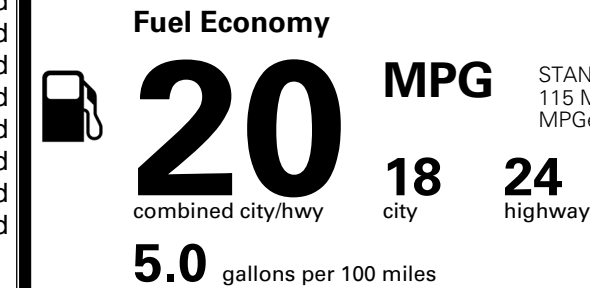

\$ 47,605.00

INLAND FREIGHT AND HANDLING

\$ 1,545.00

TOTAL MANUFACTURER'S SUGGESTED RETAIL PRICE ▶

\$ 49,150.00

TOTAL ADDITIONAL WEIGHT: 9.0

EPA DOT Fuel Economy and Environment

Gasoline Vehicle

You spend
\$3,500
 more in fuel costs
 over 5 years
 compared to the
 average new vehicle.

Annual fuel cost
\$2,300

This vehicle emits 429 grams CO₂ per mile. The best emits 0 grams per mile (tailpipe only). Producing and distributing fuel also create emissions; learn more at fueleconomy.gov.