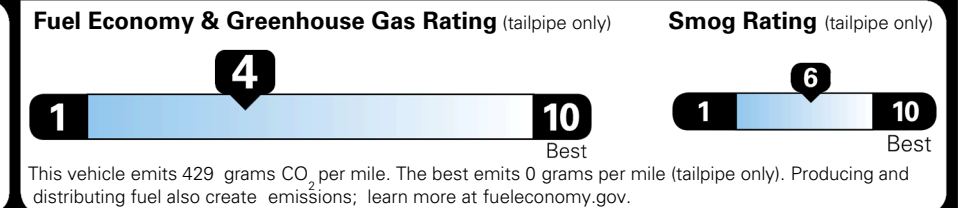

EPA DOT Fuel Economy and Environment

Gasoline Vehicle

You spend
\$3,500
 more in fuel costs
 over 5 years
 compared to the
 average new vehicle.

Annual fuel cost
\$2,300

Actual results will vary for many reasons, including driving conditions and how you drive and maintain your vehicle. The average new vehicle gets 29 MPG and costs \$8,000 to fuel over 5 years. Cost estimates are based on 15,000 miles per year at \$ 3.10 per gallon. MPGe is miles per gasoline gallon equivalent. Vehicle emissions are a significant cause of climate change and smog.