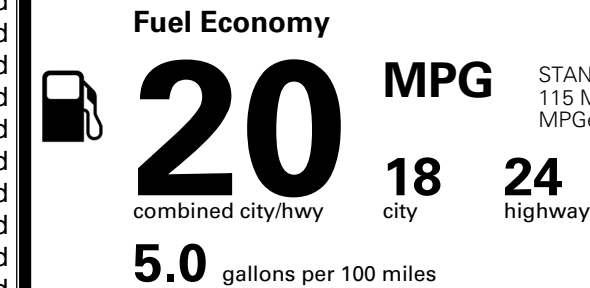

\$495.00
 \$250.00

MSRP INCLUDING OPTIONS

\$ 46,535.00

INLAND FREIGHT AND HANDLING

\$ 1,545.00

TOTAL MANUFACTURER'S SUGGESTED RETAIL PRICE ▶

\$ 48,080.00

TOTAL ADDITIONAL WEIGHT: 7.2

EPA DOT Fuel Economy and Environment

Gasoline Vehicle

You spend
\$3,500
 more in fuel costs
 over 5 years
 compared to the
 average new vehicle.

Annual fuel cost
\$2,300

Actual results will vary for many reasons, including driving conditions and how you drive and maintain your vehicle. The average new vehicle gets 29 MPG and costs \$8,000 to fuel over 5 years. Cost estimates are based on 15,000 miles per year at \$ 3.10 per gallon. MPGe is miles per gasoline gallon equivalent. Vehicle emissions are a significant cause of climate change and smog.