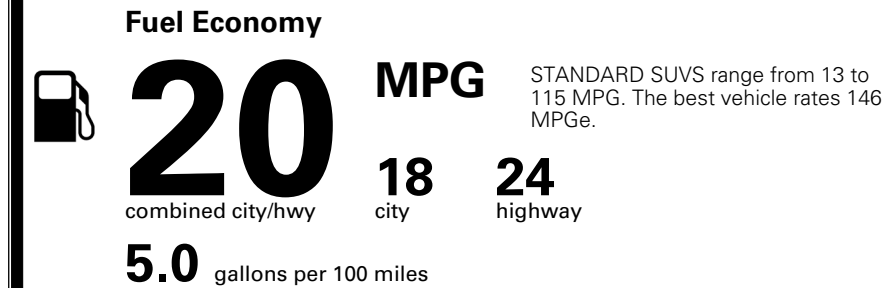

WARRANTY
10 Year/100,000 Mile Limited Powertrain Warranty
5 Year/60,000 Mile Limited Basic Warranty
5 Year/60,000 Mile Roadside Assistance

*Additional terms and conditions apply.
**Kia Connect may be currently unavailable for some Model Year 2022 and newer vehicles sold or purchased in Massachusetts; please see owners.kia.com for more information.
NOTE: When you purchase this vehicle, Kia America, Inc. collects personal information you provide to the dealership. For information on our collection and use of personal information and your rights, please see our Privacy Policy on www.kia.com.

MANUFACTURER'S SUGGESTED RETAIL PRICE ▶

COMPARE X-LINE EX AWD FEATURES

Added to/in place of standard EX AWD features

- 21" Gloss Black Alloy Wheels
- LED Projector Fog Lights
- X-Line Exterior and Interior Styling
- Liftgate Lamp
- Black Exterior Emblems
- 2nd Row Captain's Chairs (2 Seats)
- Self-Leveling Rear Suspension

ADDITIONAL INSTALLED EQUIPMENT:

(In addition to or in place of standard features)
Black Jade Green Paint
Cross Bars X-Line
Carpeted Floor Mats

MSRP INCLUDING OPTIONS

INLAND FREIGHT AND HANDLING

TOTAL MANUFACTURER'S SUGGESTED RETAIL PRICE ▶

TOTAL ADDITIONAL WEIGHT: 18.4

$ 47,290.00

Included
Included
Included
Included
Included
Included
Included

$495.00
$395.00
$250.00

$ 48,430.00

$ 1,545.00

$ 49,975.00

EPA DOT Fuel Economy and Environment

Gasoline Vehicle

You spend
$3,500
more in fuel costs
over 5 years
compared to the
average new vehicle.

Annual fuel cost
$2,300