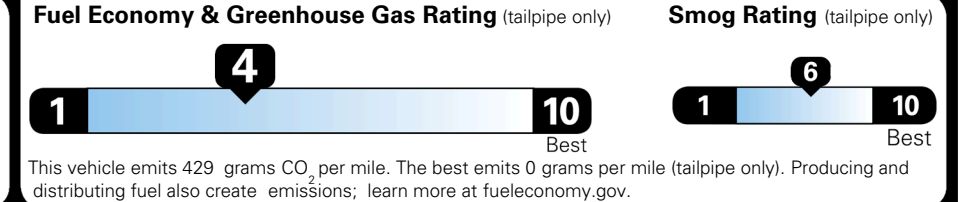

Actual results will vary for many reasons, including driving conditions and how you drive and maintain your vehicle. The average new vehicle gets 29 MPG and costs $8,000 to fuel over 5 years. Cost estimates are based on 15,000 miles per year at $ 3.10 per gallon. MPGe is miles per gasoline gallon equivalent. Vehicle emissions are a significant cause of climate change and smog.

fueleconomy.gov

Calculate personalized estimates and compare vehicles

GOVERNMENT 5-STAR SAFETY RATINGS

Overall Vehicle Score	Not Rated	
Based on the combined rating of frontal, side and rollover. Should ONLY be compared to other vehicles of similar size and weight.		
Frontal Crash	Driver	Not Rated
	Passenger	Not Rated
Based on the risk of injury in a frontal impact. Should ONLY be compared to other vehicles of similar size and weight.		
Side Crash	Front seat	Not Rated
	Rear seat	Not Rated
Star ratings based on the risk of injury in a side impact.		
Rollover	Not Rated	
Star ratings based on the risk of rollover in a single-vehicle crash.		

Star ratings range from 1 to 5 stars (★★★★★) with 5 being the highest.
Source: National Highway Traffic Safety Administration (NHTSA).
www.safercar.gov or 1-888-327-4236

Manufacturer's suggested retail price includes Manufacturer's recommended pre-delivery service. License and title fees, state and local taxes and other dealer installed options and accessories are not included in the manufacturer's suggested retail price.

PARTS CONTENT INFORMATION

FOR VEHICLES IN THIS CAR LINE U.S./CANADIAN PARTS CONTENT: 50 %

MAJOR SOURCES OF FOREIGN PARTS: KOREA: 35%

NOTE: PARTS CONTENT DOES NOT INCLUDE FINAL ASSEMBLY, DISTRIBUTION, OR OTHER NON-PARTS COSTS.

FOR THIS VEHICLE FINAL ASSEMBLY POINT: WEST POINT, GA, USA

COUNTRY OF ORIGIN ENGINE (MOTOR): KOREA

TRANSMISSION: USA