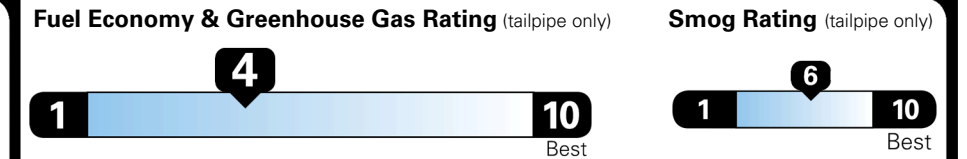

This vehicle emits 429 grams CO₂ per mile. The best emits 0 grams per mile (tailpipe only). Producing and distributing fuel also create emissions; learn more at fueleconomy.gov.

Actual results will vary for many reasons, including driving conditions and how you drive and maintain your vehicle. The average new vehicle gets 29 MPG and costs $8,000 to fuel over 5 years. Cost estimates are based on 15,000 miles per year at $ 3.10 per gallon. MPGe is miles per gasoline gallon equivalent. Vehicle emissions are a significant cause of climate change and smog.

fueleconomy.gov

Calculate personalized estimates and compare vehicles

GOVERNMENT 5-STAR SAFETY RATINGS

Overall Vehicle Score Not Rated

Based on the combined rating of frontal, side and rollover.
Should ONLY be compared to other vehicles of similar size and weight.

Frontal Driver Not Rated

Crash Passenger Not Rated

Based on the risk of injury in a frontal impact.
Should ONLY be compared to other vehicles of similar size and weight.

Side Front seat Not Rated

Crash Rear seat Not Rated

Star ratings based on the risk of injury in a side impact.

Rollover Not Rated

Star ratings based on the risk of rollover in a single-vehicle crash.

Star ratings range from 1 to 5 stars (★★★★★) with 5 being the highest.

Source: National Highway Traffic Safety Administration (NHTSA).

www.safercar.gov or 1-888-327-4236

Manufacturer's suggested retail price includes Manufacturer's recommended pre-delivery service. License and title fees, state and local taxes and other dealer installed options and accessories are not included in the manufacturer's suggested retail price.

PARTS CONTENT INFORMATION

FOR VEHICLES IN THIS CAR LINE U.S./CANADIAN PARTS CONTENT: 50 %

MAJOR SOURCES OF FOREIGN PARTS: KOREA: 35%

NOTE: PARTS CONTENT DOES NOT INCLUDE FINAL ASSEMBLY, DISTRIBUTION, OR OTHER NON-PARTS COSTS.

FOR THIS VEHICLE FINAL ASSEMBLY POINT: WEST POINT, GA, USA

COUNTRY OF ORIGIN ENGINE (MOTOR): KOREA

TRANSMISSION: USA