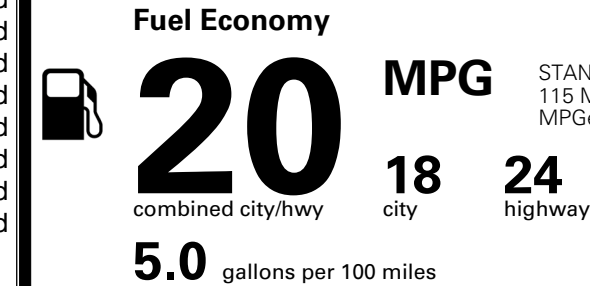

\$ 47,605.00

INLAND FREIGHT AND HANDLING

\$ 1,545.00

TOTAL MANUFACTURER'S SUGGESTED RETAIL PRICE ▶

\$ 49,150.00

TOTAL ADDITIONAL WEIGHT: 9.0

EPA DOT Fuel Economy and Environment

Gasoline Vehicle

STANDARD SUVs range from 13 to 115 MPG. The best vehicle rates 146 MPGe.

You spend
\$3,500
 more in fuel costs
 over 5 years
 compared to the
 average new vehicle.

Annual fuel cost
\$2,300

This vehicle emits 429 grams CO₂ per mile. The best emits 0 grams per mile (tailpipe only). Producing and distributing fuel also create emissions; learn more at fueleconomy.gov.