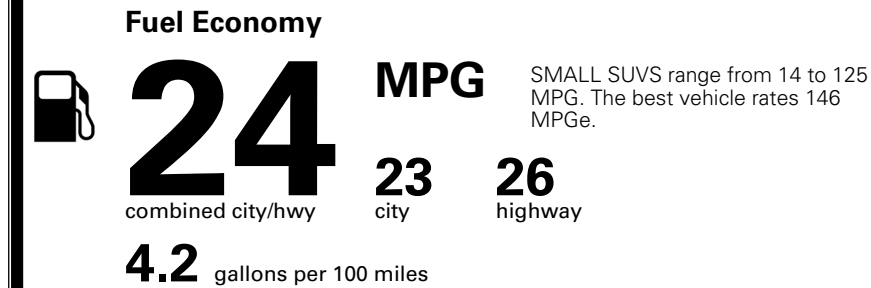

MSRP INCLUDING OPTIONS \$ 40,640.00

INLAND FREIGHT AND HANDLING \$ 1,495.00

TOTAL MANUFACTURER'S SUGGESTED RETAIL PRICE ▶ \$ 42,135.00

TOTAL ADDITIONAL WEIGHT: 7.3

EPA DOT Fuel Economy and Environment

Gasoline Vehicle