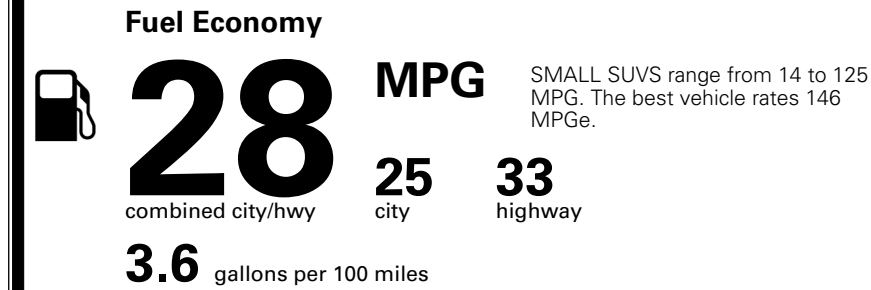

EPA DOT Fuel Economy and Environment

Gasoline Vehicle

You spend $250
more in fuel costs over 5 years compared to the average new vehicle.

Annual fuel cost $1,750