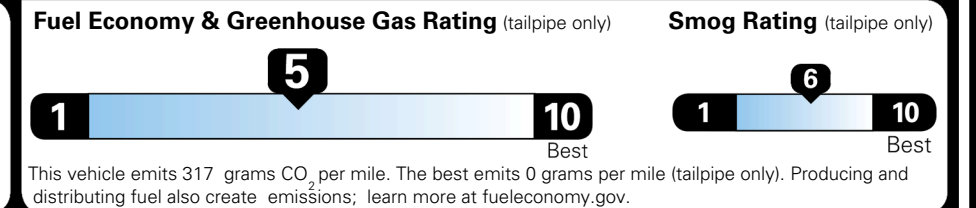

\$200.00

MSRP INCLUDING OPTIONS

\$ 36,590.00

INLAND FREIGHT AND HANDLING

\$ 1,495.00

TOTAL MANUFACTURER'S SUGGESTED RETAIL PRICE ▶

\$ 38,085.00

TOTAL ADDITIONAL WEIGHT: 6.6

EPA DOT Fuel Economy and Environment

Gasoline Vehicle

You spend \$250
 more in fuel costs over 5 years compared to the average new vehicle.

Annual fuel cost \$1,750

Actual results will vary for many reasons, including driving conditions and how you drive and maintain your vehicle. The average new vehicle gets 29 MPG and costs \$8,500 to fuel over 5 years. Cost estimates are based on 15,000 miles per year at \$ 3.30 per gallon. MPGe is miles per gasoline gallon equivalent. Vehicle emissions are a significant cause of climate change and smog.