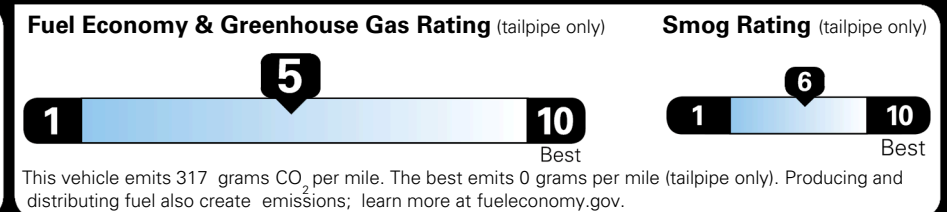

MSRP INCLUDING OPTIONS

\$ 37,115.00

INLAND FREIGHT AND HANDLING

\$ 1,495.00

TOTAL MANUFACTURER'S SUGGESTED RETAIL PRICE ▶

\$ 38,610.00

TOTAL ADDITIONAL WEIGHT: 6.8

*Additional terms and conditions apply.
 **Kia Connect may be currently unavailable for some Model Year 2022 and newer vehicles sold or purchased in Massachusetts; please see owners.kia.com for more information.
 NOTE: When you purchase this vehicle, Kia America, Inc. collects personal information you provide to the dealership. For information on our collection and use of personal information and your rights, please see our Privacy Policy on www.kia.com.

EPA DOT Fuel Economy and Environment

Gasoline Vehicle

You spend **\$250** more in fuel costs over 5 years compared to the average new vehicle.

Annual fuel cost **\$1,750**

Actual results will vary for many reasons, including driving conditions and how you drive and maintain your vehicle. The average new vehicle gets 29 MPG and costs \$8,500 to fuel over 5 years. Cost estimates are based on 15,000 miles per year at \$ 3.30 per gallon. MPGe is miles per gasoline gallon equivalent. Vehicle emissions are a significant cause of climate change and smog.