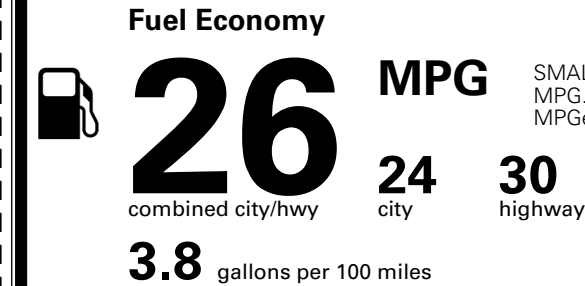

EPA DOT Fuel Economy and Environment

Gasoline Vehicle

SMALL SUVs range from 14 to 125 MPG. The best vehicle rates 146 MPGe.

You spend $1,000 more in fuel costs over 5 years compared to the average new vehicle.

Annual fuel cost $1,900