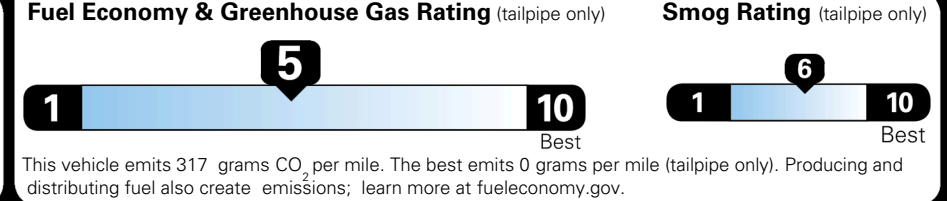

Actual results will vary for many reasons, including driving conditions and how you drive and maintain your vehicle. The average new vehicle gets 29 MPG and costs $8,500 to fuel over 5 years. Cost estimates are based on 15,000 miles per year at $ 3.30 per gallon. MPGe is miles per gasoline gallon equivalent. Vehicle emissions are a significant cause of climate change and smog.

fueleconomy.gov

Calculate personalized estimates and compare vehicles