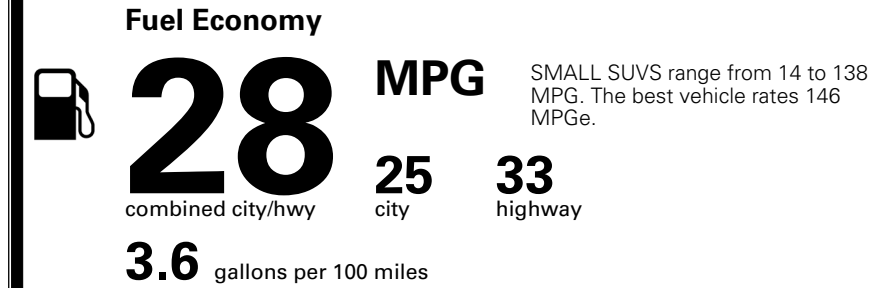

MSRP INCLUDING OPTIONS \$ 32,525.00

INLAND FREIGHT AND HANDLING \$ 1,495.00

TOTAL MANUFACTURER'S SUGGESTED RETAIL PRICE ▶ \$ 34,020.00

TOTAL ADDITIONAL WEIGHT: 5.7

EPA DOT Fuel Economy and Environment

Gasoline Vehicle