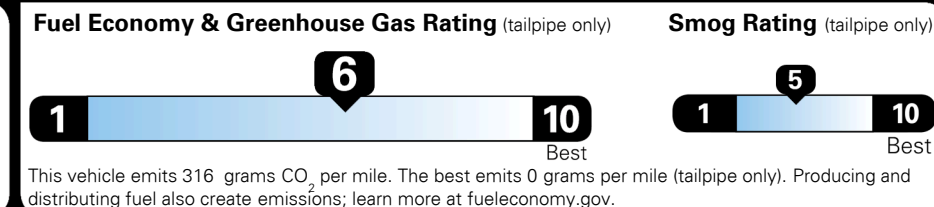

Actual results will vary for many reasons, including driving conditions and how you drive and maintain your vehicle. The average new vehicle gets 28 MPG and costs $9,750 to fuel over 5 years. Cost estimates are based on 15,000 miles per year at $ 3.60 per gallon. MPGe is miles per gasoline gallon equivalent. Vehicle emissions are a significant cause of climate change and smog.

fueleconomy.gov

Calculate personalized estimates and compare vehicles

GOVERNMENT 5-STAR SAFETY RATINGS

Overall Vehicle Score ★ ★ ★ ★ ★

Based on the combined rating of frontal, side and rollover. Should ONLY be compared to other vehicles of similar size and weight.

Frontal Driver ★ ★ ★ ★ ★

Crash Passenger ★ ★ ★ ★ ★

Based on the risk of injury in a frontal impact. Should ONLY be compared to other vehicles of similar size and weight.

Side Front seat ★ ★ ★ ★ ★

Crash Rear seat ★ ★ ★ ★ ★

Star ratings based on the risk of injury in a side impact.

Rollover ★ ★ ★ ★ ★

Star ratings based on the risk of rollover in a single-vehicle crash.

Star ratings range from 1 to 5 stars (★★★★★) with 5 being the highest.

Source: National Highway Traffic Safety Administration (NHTSA).

www.safercar.gov or 1-888-327-4236

Manufacturer's suggested retail price includes Manufacturer's recommended pre-delivery service. License and title fees, state and local taxes and other dealer installed options and accessories are not included in the manufacturer's suggested retail price.

PARTS CONTENT INFORMATION

FOR VEHICLES IN THIS CAR LINE U.S./CANADIAN PARTS CONTENT: 60 %

MAJOR SOURCES OF FOREIGN PARTS: KOREA: 30%

NOTE: PARTS CONTENT DOES NOT INCLUDE FINAL ASSEMBLY, DISTRIBUTION, OR OTHER NON-PARTS COSTS.

FOR THIS VEHICLE FINAL ASSEMBLY POINT: WEST POINT, GA, USA

COUNTRY OF ORIGIN

ENGINE (MOTOR): USA

TRANSMISSION: USA