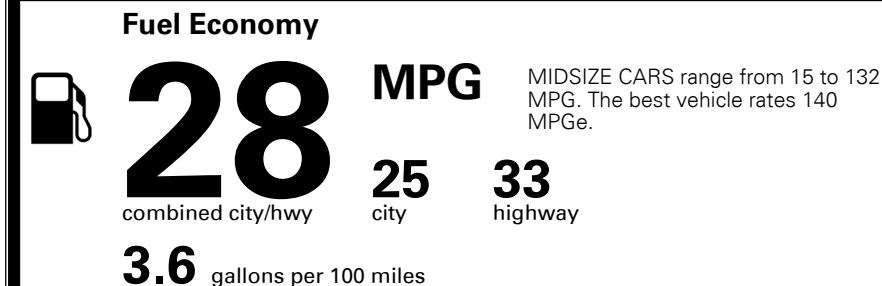

\$ 1,125.00

TOTAL MANUFACTURER'S SUGGESTED RETAIL PRICE ▶

\$ 32,035.00

TOTAL ADDITIONAL WEIGHT: 7.3

EPA DOT Fuel Economy and Environment

Gasoline Vehicle

You save \$0
 in fuel costs over 5 years compared to the average new vehicle.