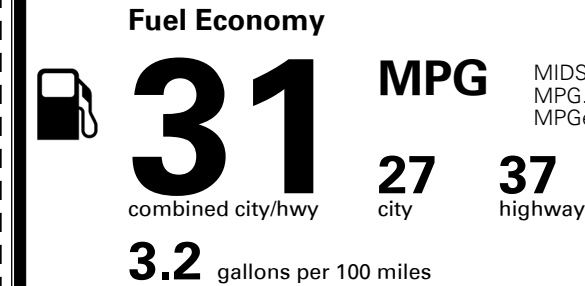

EPA DOT Fuel Economy and Environment

Gasoline Vehicle