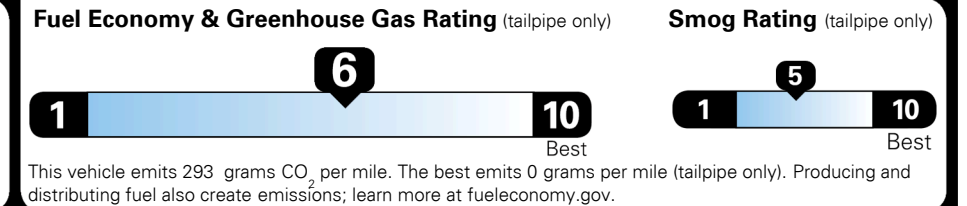

EPA DOT Fuel Economy and Environment

Gasoline Vehicle

You save
\$1,000
 in fuel costs
 over 5 years
 compared to the
 average new vehicle.

Annual fuel cost
\$1,750

Actual results will vary for many reasons, including driving conditions and how you drive and maintain your vehicle. The average new vehicle gets 28 MPG and costs \$9,750 to fuel over 5 years. Cost estimates are based on 15,000 miles per year at \$ 3.60 per gallon. MPGe is miles per gasoline gallon equivalent. Vehicle emissions are a significant cause of climate change and smog.