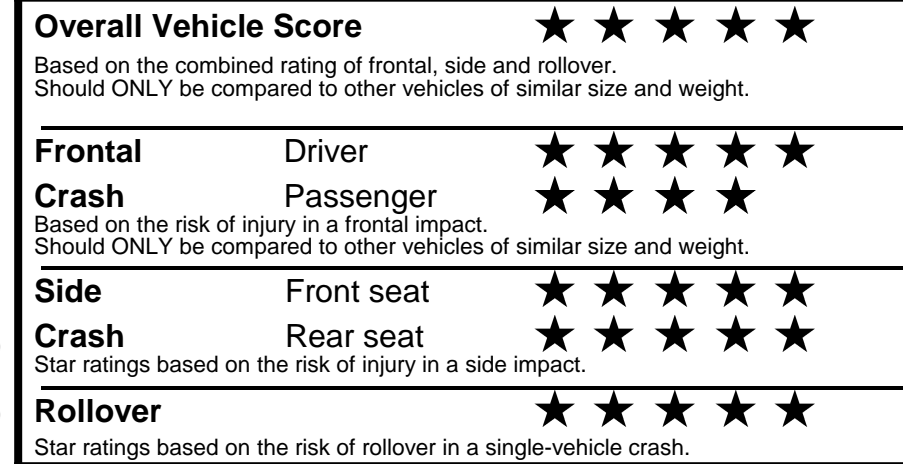

fueleconomy.gov

Calculate personalized estimates and compare vehicles

GOVERNMENT 5-STAR SAFETY RATINGS

Star ratings range from 1 to 5 stars (★★★★★) with 5 being the highest.
 Source: National Highway Traffic Safety Administration (NHTSA).
www.safercar.gov or 1-888-327-4236