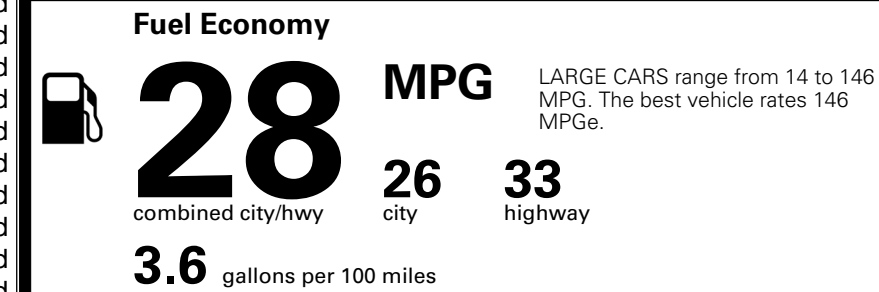

EPA DOT Fuel Economy and Environment

Gasoline Vehicle

You spend $250 more in fuel costs over 5 years
compared to the average new vehicle.

Annual fuel cost $1,750