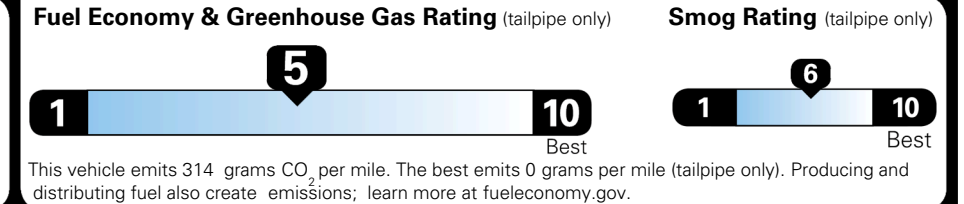

EPA DOT Fuel Economy and Environment

Gasoline Vehicle

You spend \$250 more in fuel costs over 5 years
 compared to the average new vehicle.

Annual fuel cost \$1,750

Actual results will vary for many reasons, including driving conditions and how you drive and maintain your vehicle. The average new vehicle gets 29 MPG and costs \$8,500 to fuel over 5 years. Cost estimates are based on 15,000 miles per year at \$ 3.30 per gallon. MPGe is miles per gasoline gallon equivalent. Vehicle emissions are a significant cause of climate change and smog.