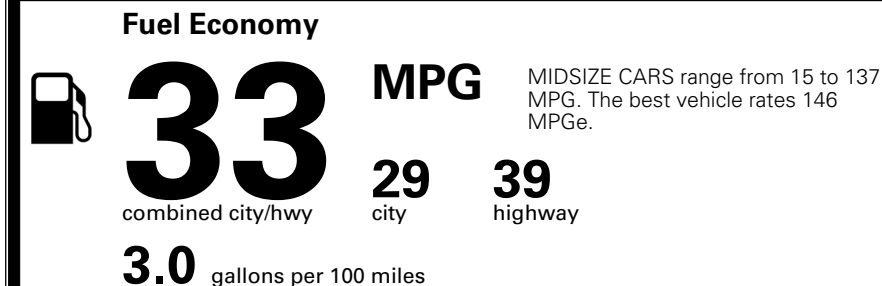

EPA DOT Fuel Economy and Environment

Gasoline Vehicle

You save \$1,000
 in fuel costs over 5 years compared to the average new vehicle.

Annual fuel cost \$1,500

This vehicle emits 269 grams CO₂ per mile. The best emits 0 grams per mile (tailpipe only). Producing and distributing fuel also create emissions; learn more at fueleconomy.gov.